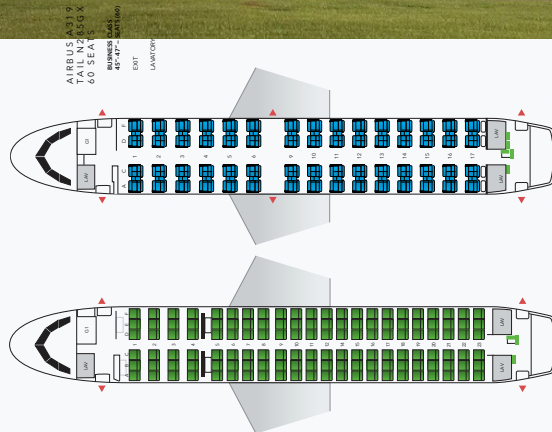

## N285GX

132 Seats or 60 seats

■ Business  
(45" -47" / 60 Seats)

■ Economy  
(29"-30" / 132 Seats)

**REQUEST A QUOTE TODAY**

**CALL** (786) 751-8550  
**EMAIL** [sales@globalxair.com](mailto:sales@globalxair.com)