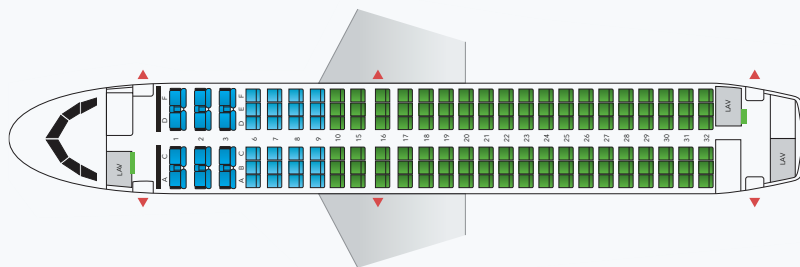

## N291GX

179 Seats

- Economy (28"-29" / 179 Seats)

## N289GX

150 Seats

- Business (40" / 12 Seats)
- Premium Economy (35" / 24 Seats)
- Economy (31"-38" / 114 Seats)

**REQUEST A QUOTE TODAY**

**CALL** (786) 751-8550  
**EMAIL** [sales@globalxair.com](mailto:sales@globalxair.com)